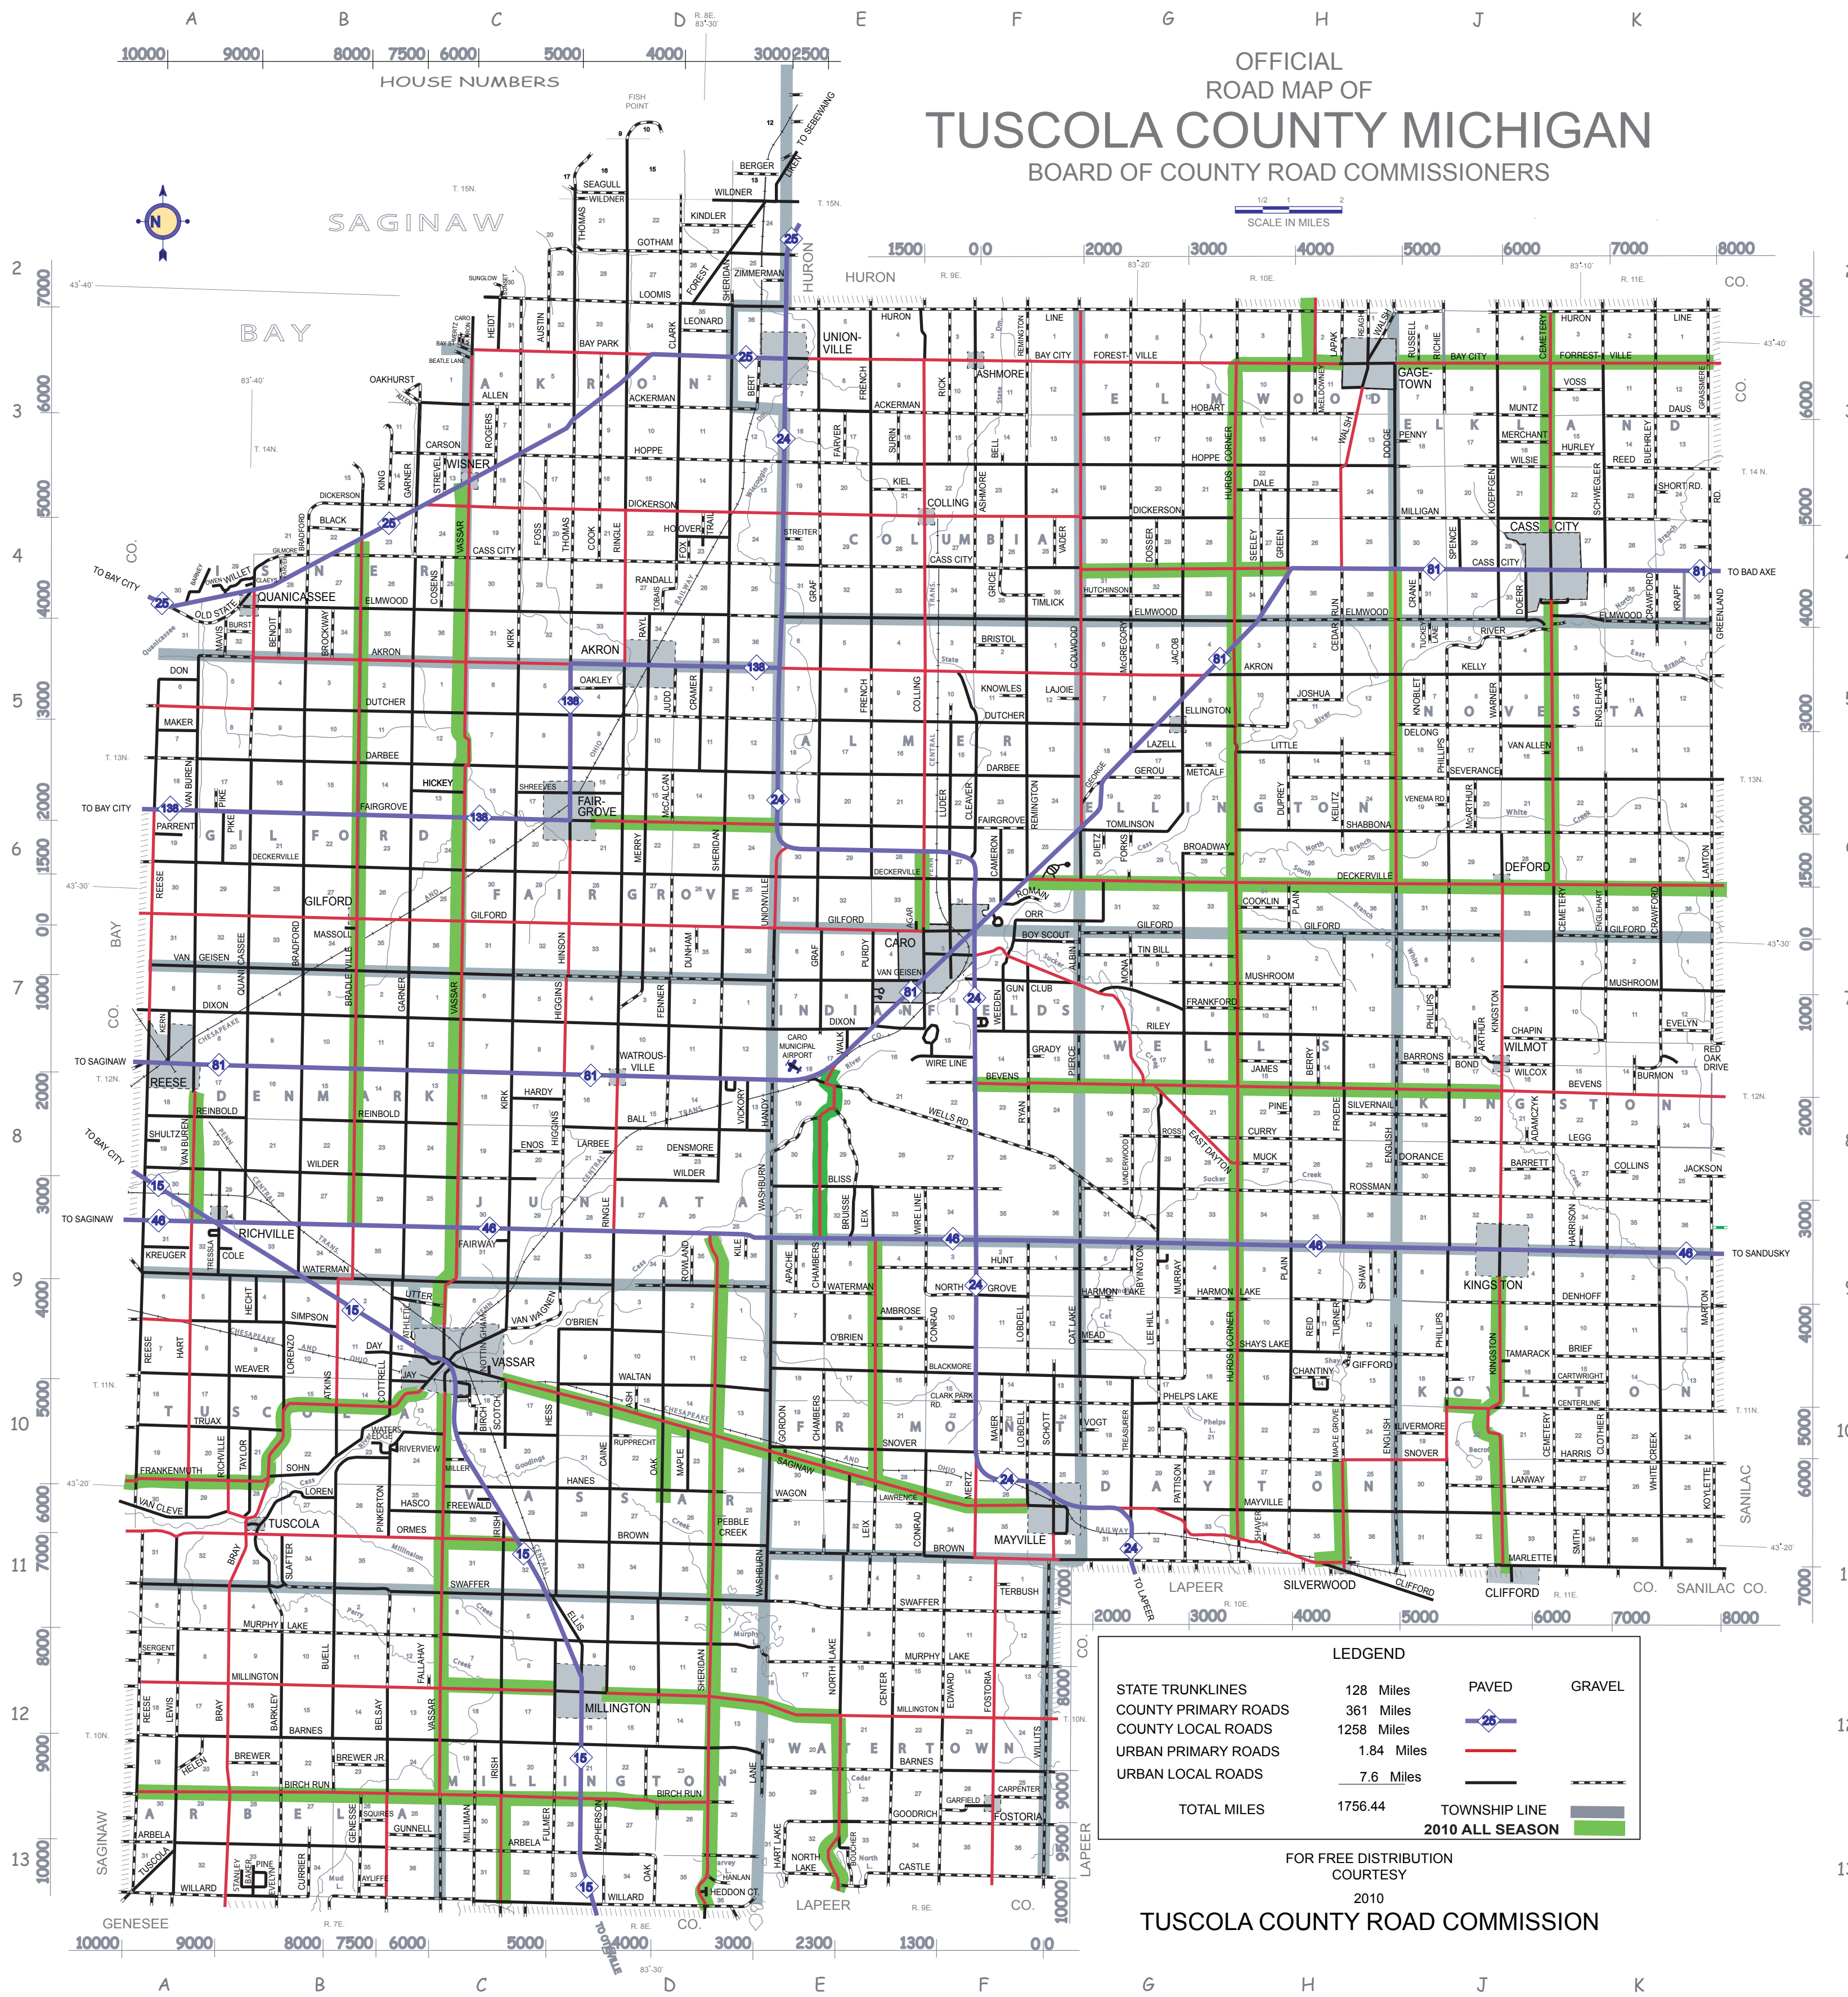

OFFICIAL ROAD MAP OF TUSCOLA COUNTY MICHIGAN

BOARD OF COUNTY ROAD COMMISSIONERS

LEDGEND			
STATE TRUNKLINES	128 Miles	PAVED	GRAVEL
COUNTY PRIMARY ROADS	361 Miles		
COUNTY LOCAL ROADS	1258 Miles		
URBAN PRIMARY ROADS	1.84 Miles		
URBAN LOCAL ROADS	7.6 Miles		
TOTAL MILES	1756.44	TOWNSHIP LINE	
		2010 ALL SEASON	

FOR FREE DISTRIBUTION
COURTESY
2010

TUSCOLA COUNTY ROAD COMMISSION